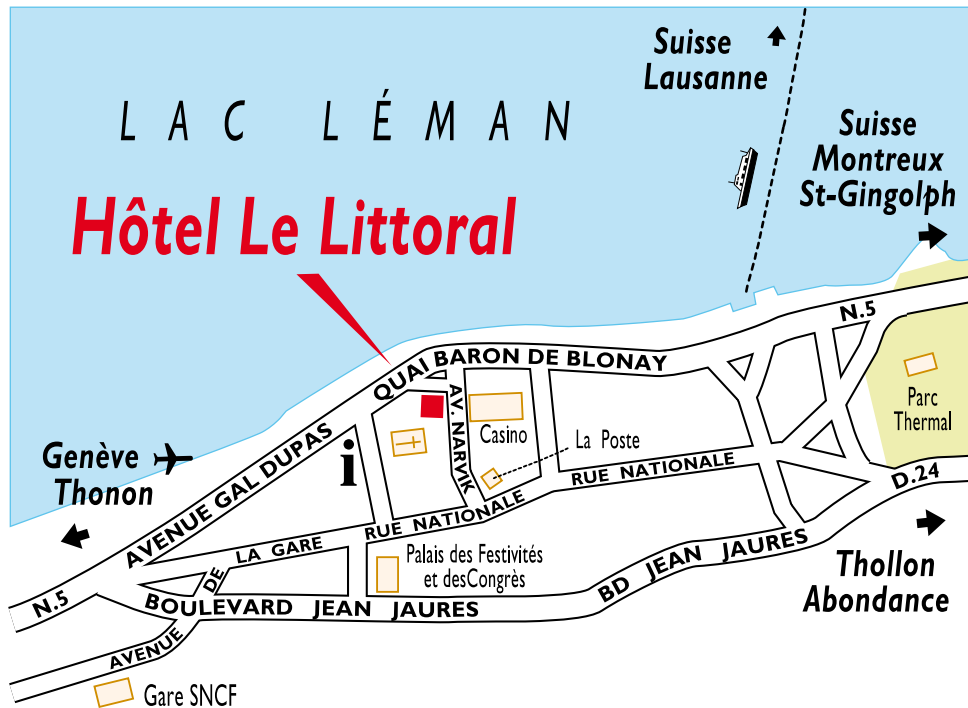

**Hôtel\*\*\* Le Littoral – Restaurant La Croisière**  
5, quai Besson – 74500 Evian-les-Bains – France  
Tél. +33 (0)4 50 75 64 00 – Fax +33 (0)4 50 75 30 04  
resa@hotel-littoral-evian.com

10-min walk from station  
50 min from Geneva Airport  
15 min from Switzerland  
15 min from Bernex and Thollon resorts  
30 min from the Portes du Soleil ski area