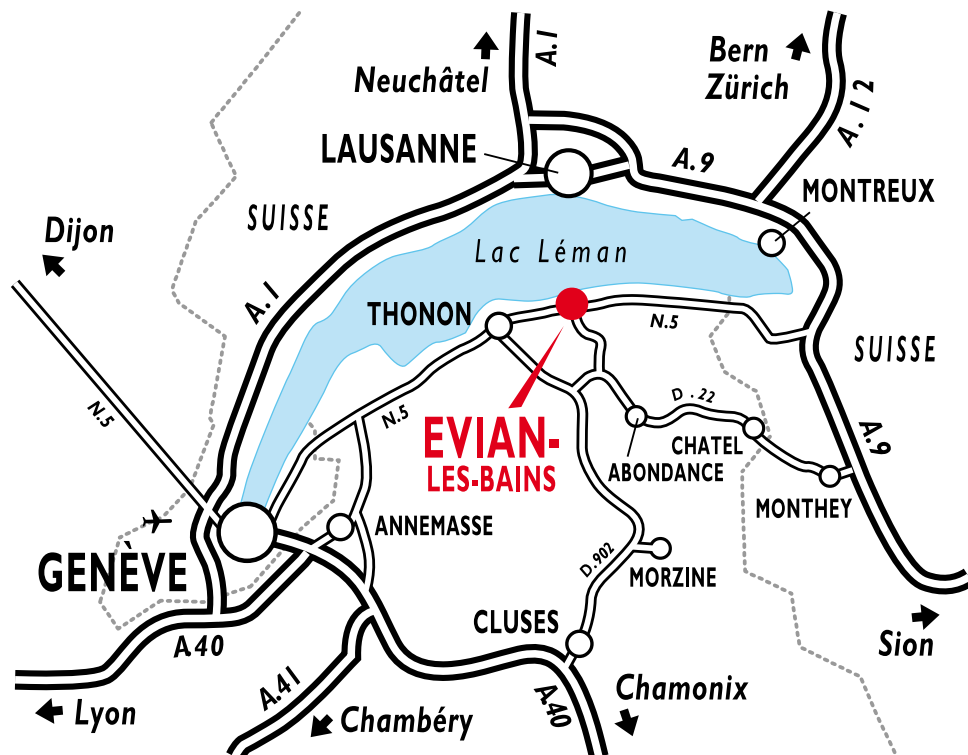

**Hôtel\*\*\* Le Littoral – Restaurant La Croisière**  
5, quai Besson – 74500 Evian-les-Bains – France  
Tél. +33 (0)4 50 75 64 00 – Fax +33 (0)4 50 75 30 04  
resa@hotel-littoral-evian.com

10-min walk from station  
50 min from Geneva Airport  
15 min from Switzerland  
15 min from Bernex and Thollon resorts  
30 min from the Portes du Soleil ski area